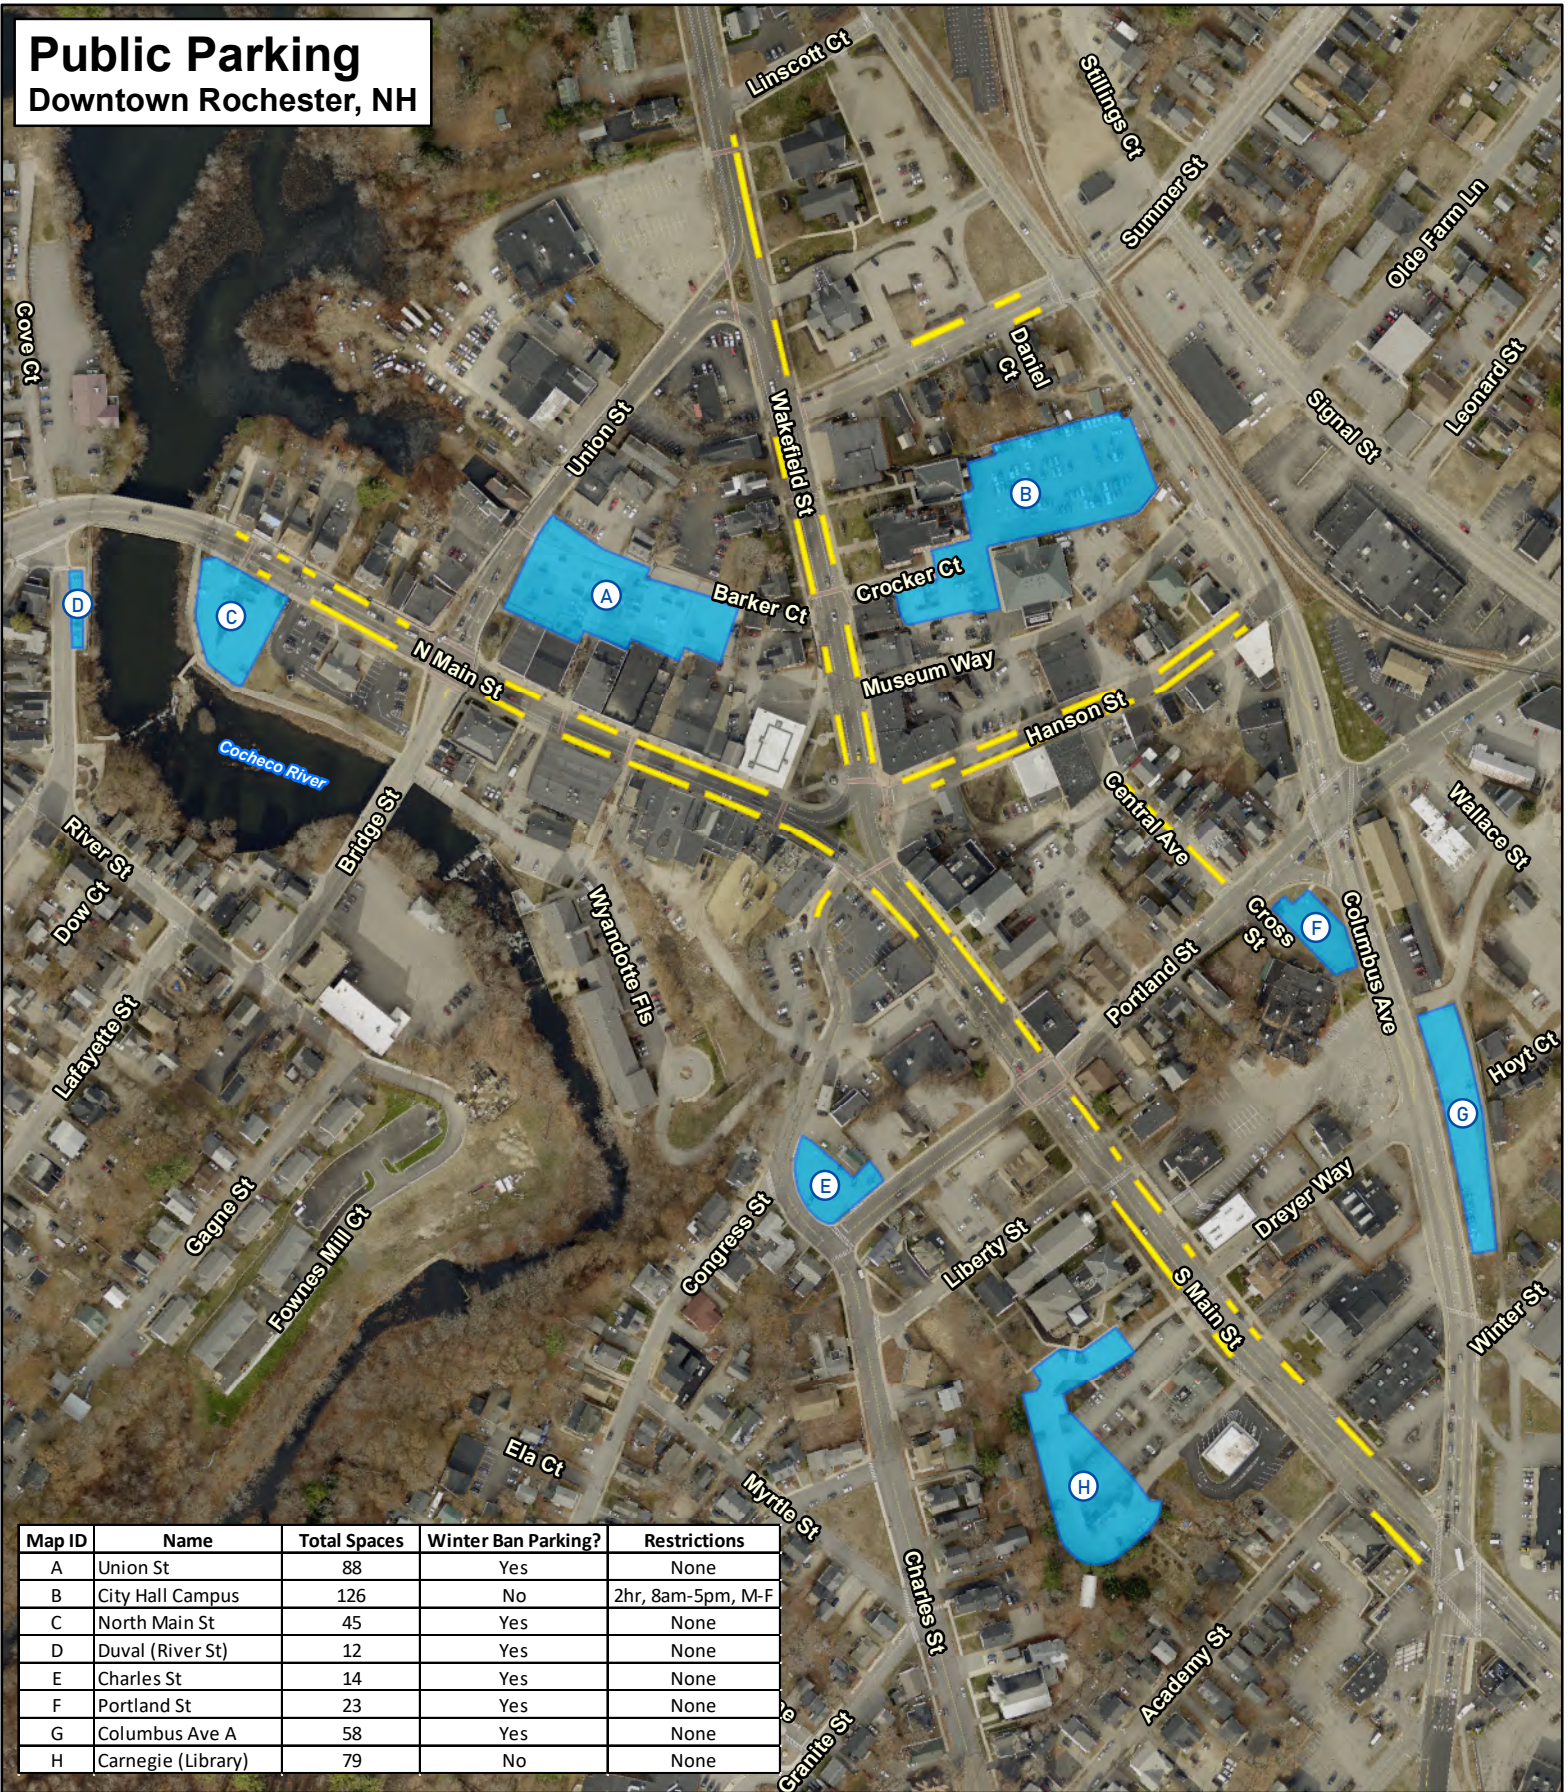

Public Parking

Downtown Rochester, NH

Map ID	Name	Total Spaces	Winter Ban Parking?	Restrictions
A	Union St	88	Yes	None
B	City Hall Campus	126	No	2hr, 8am-5pm, M-F
C	North Main St	45	Yes	None
D	Duval (River St)	12	Yes	None
E	Charles St	14	Yes	None
F	Portland St	23	Yes	None
G	Columbus Ave A	58	Yes	None
H	Carnegie (Library)	79	No	None

Legend

- Public Parking Lot
- Public Parking On-Street

Note:
 On-Street parking is predominantly restricted to 2-hr, 8am - 5pm, M - F
 Some lots or on-street parking may contain individual spaces with certain restrictions (e.g. handicap, 30min parking etc.).

Data Sources:
 Rochester, NH - Parking Locations (2022)
 NHDOT - Roads (2022)
 Eagleview - Imagery (2020)

This map is intended for planning purposes only.
 All features shown should be considered approximate.
 Map created by: DC, City of Rochester, NH
 Date: 6/16/2022